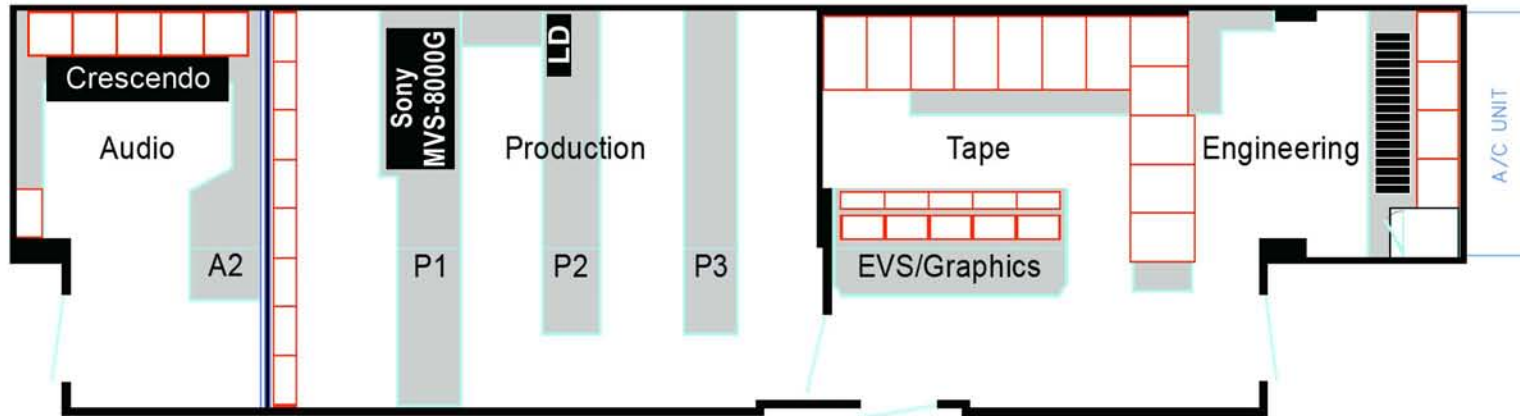

*Not To Scale

Overall Dimensions:

Length 53' (stand alone)
 Length 72' (with tractor)
 Width 13' Expanded

Power Requirements:

200 amps 3 phase Cam-Lock
 Truck is fully isolated and regulated

ENGINEERING AND TAPE: HD/SDI