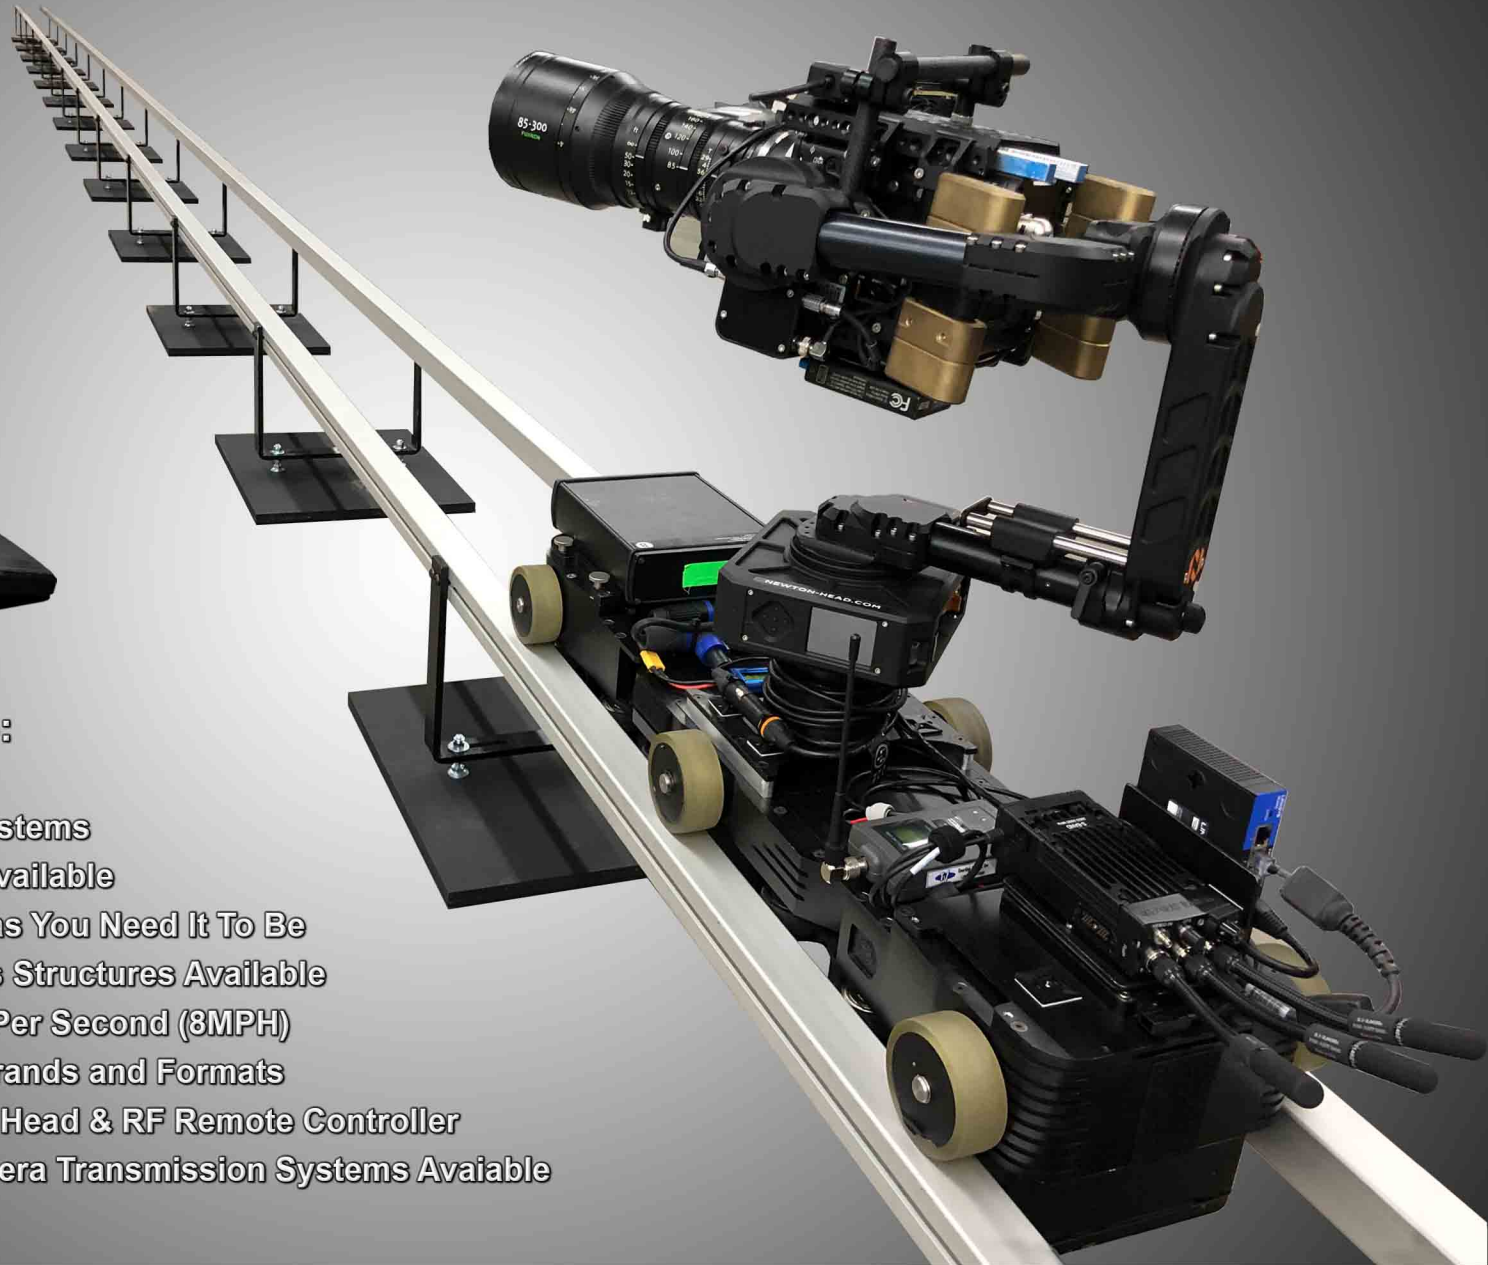

BlackCam - Railcam System

Blackcam - Railcam System

SPECIFICATIONS & OPTIONS:

- Track Width - 12 Inches
- 20" Box Truss Used for Flown Systems
- Circle Tracks & Straight Tracks Available
- Straight Track Length - As Long as You Need It To Be
- Ground Support & Hanging Truss Structures Available
- Maximum Dolly Speed - 12 Feet Per Second (8MPH)
- Compatible with Most Camera Brands and Formats
- Comes with a Stabilized Newton Head & RF Remote Controller
- Optional Cabled or Wireless Camera Transmission Systems Available