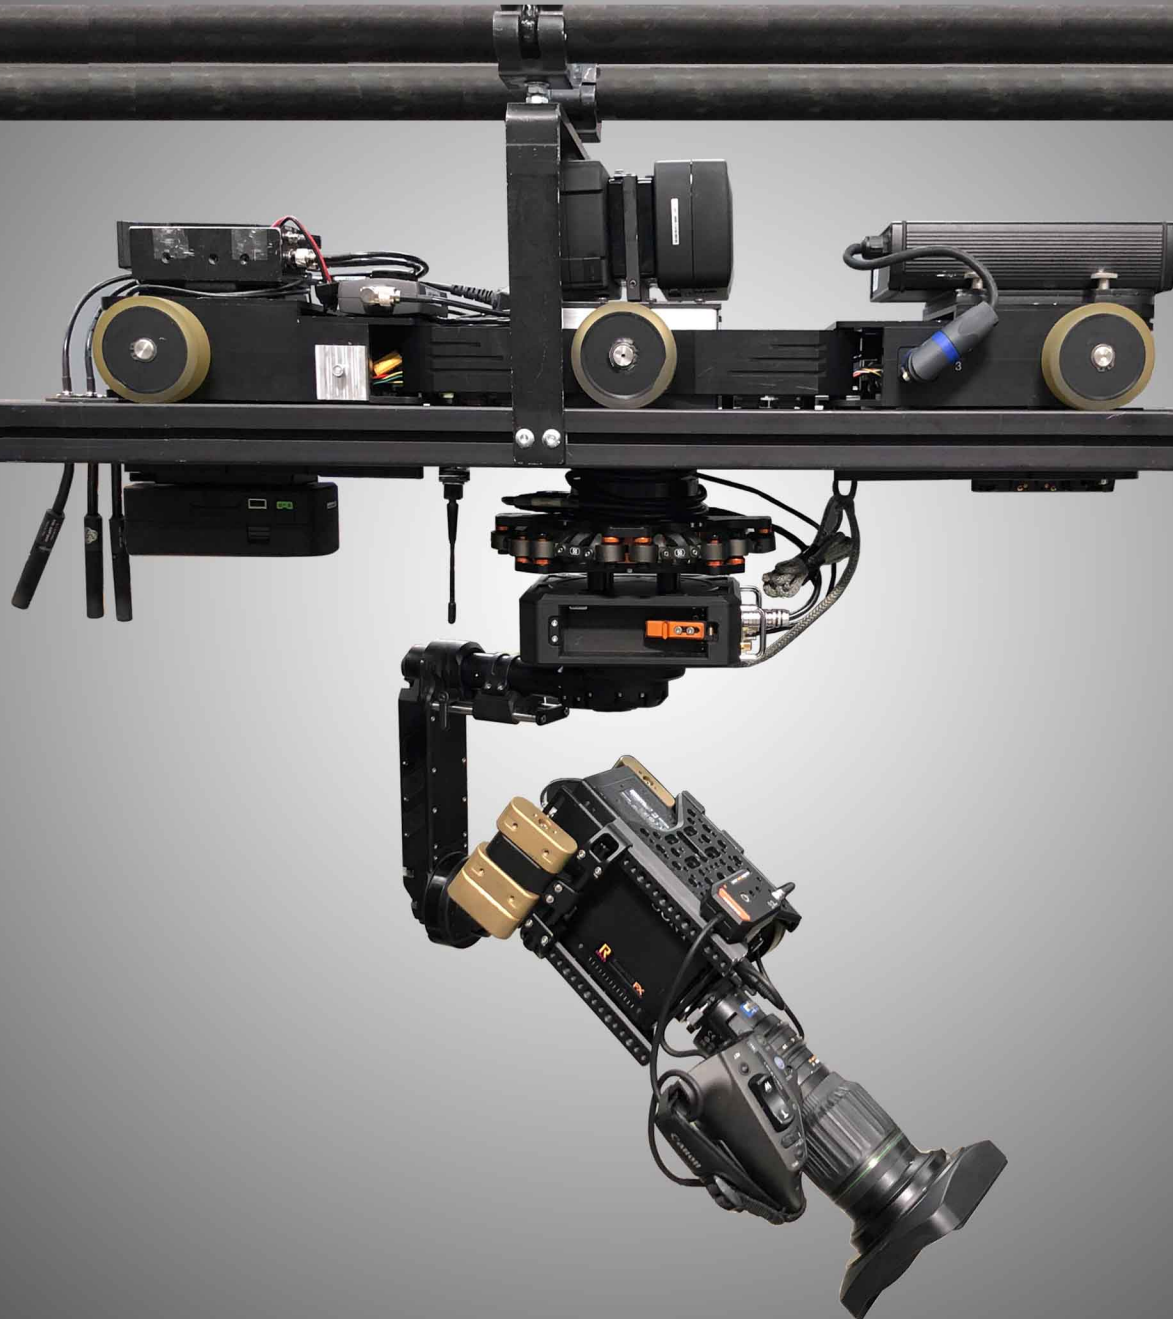

BlackCam - Railcam System

Blackcam - Railcam System

SPECIFICATIONS & OPTIONS:

- Track Width - 12 Inches
- 20" Box Truss Used for Flown Systems
- Circle Tracks & Straight Tracks Available
- Straight Track Length - As Long as You Need It To Be
- Ground Support & Hanging Truss Structures Available
- Maximum Dolly Speed - 12 Feet Per Second (8MPH)
- Compatible with Most Camera Brands and Formats
- Comes with a Stabilized Newton Head & RF Remote Controller
- Optional Cabled or Wireless Camera Transmission Systems Available