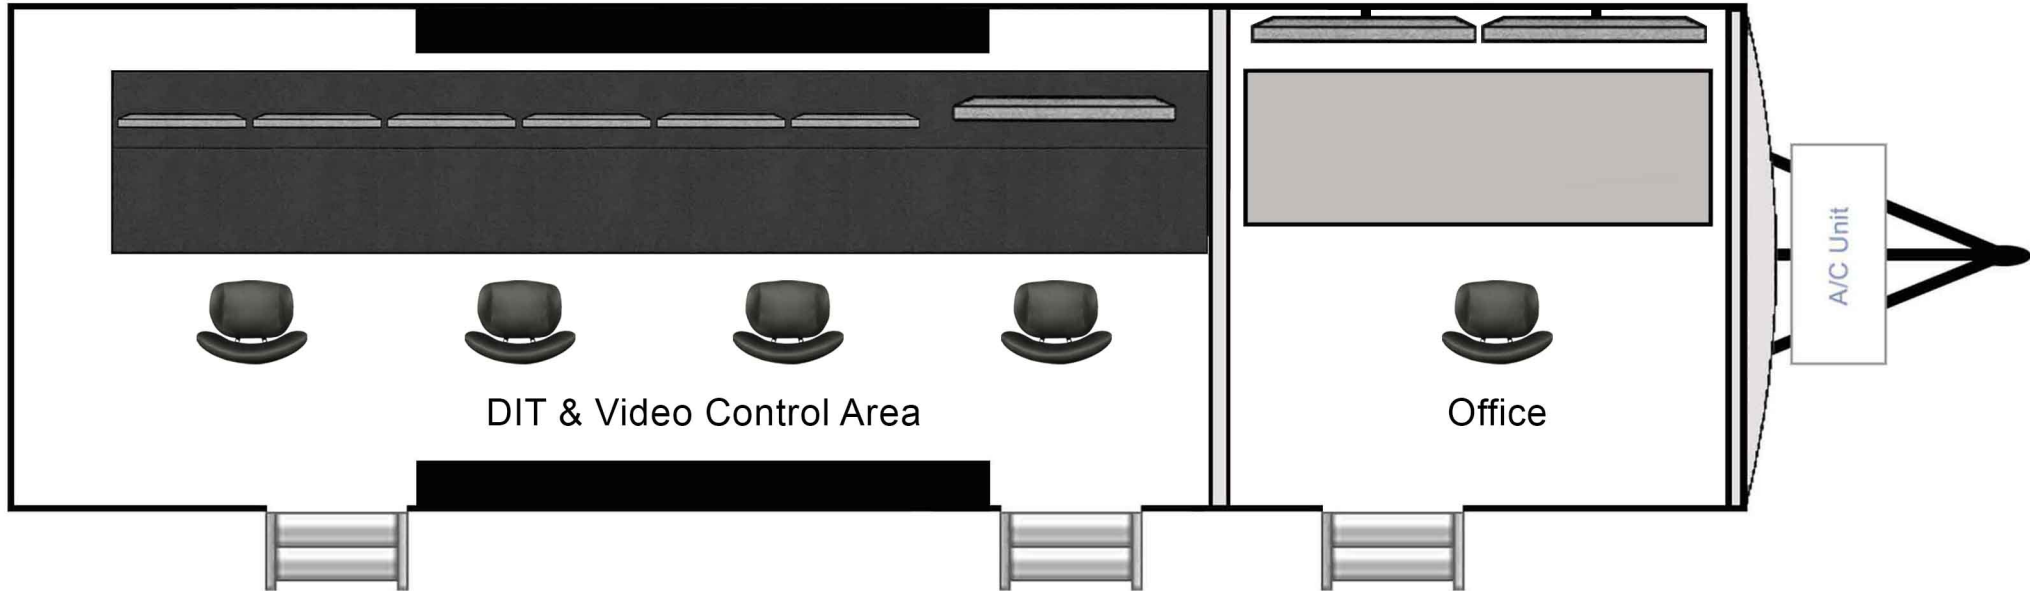

SPECIFICATIONS

Overall Dimensions:

- Length - 33' (stand alone)
- Length - 56' (with tractor attached)
- Width - 8'
- Height - 12'

Power Requirements:

- 100-Amps 3-Phase Cam-Lock

DIT / Video Control Room:

- 18 - Sony RCP-1500 Remote Control Panels
- 3 - 32 Channel Router Panels
- 3 - Waveform Vectorscopes
- 6 - 24" Sony OLED Monitors
- 1 - Sony 4K/UHD BVM-HX310 HDR Monitor
- 3 - Riedel 1012 Intercom Panels
- 1 - Riedel 1016 Desktop Intercom Panel
- 3 - Wohler Audio Monitors
- 4 - Comfortable Rolling Studio Chairs

Office:

- 2 - 32" Boland Wall Mount Monitors
- 1 - Riedel 1016 Desktop Intercom Panel
- 2 - Fostex Audio Monitors
- 1 - Comfortable Rolling Studio Chair