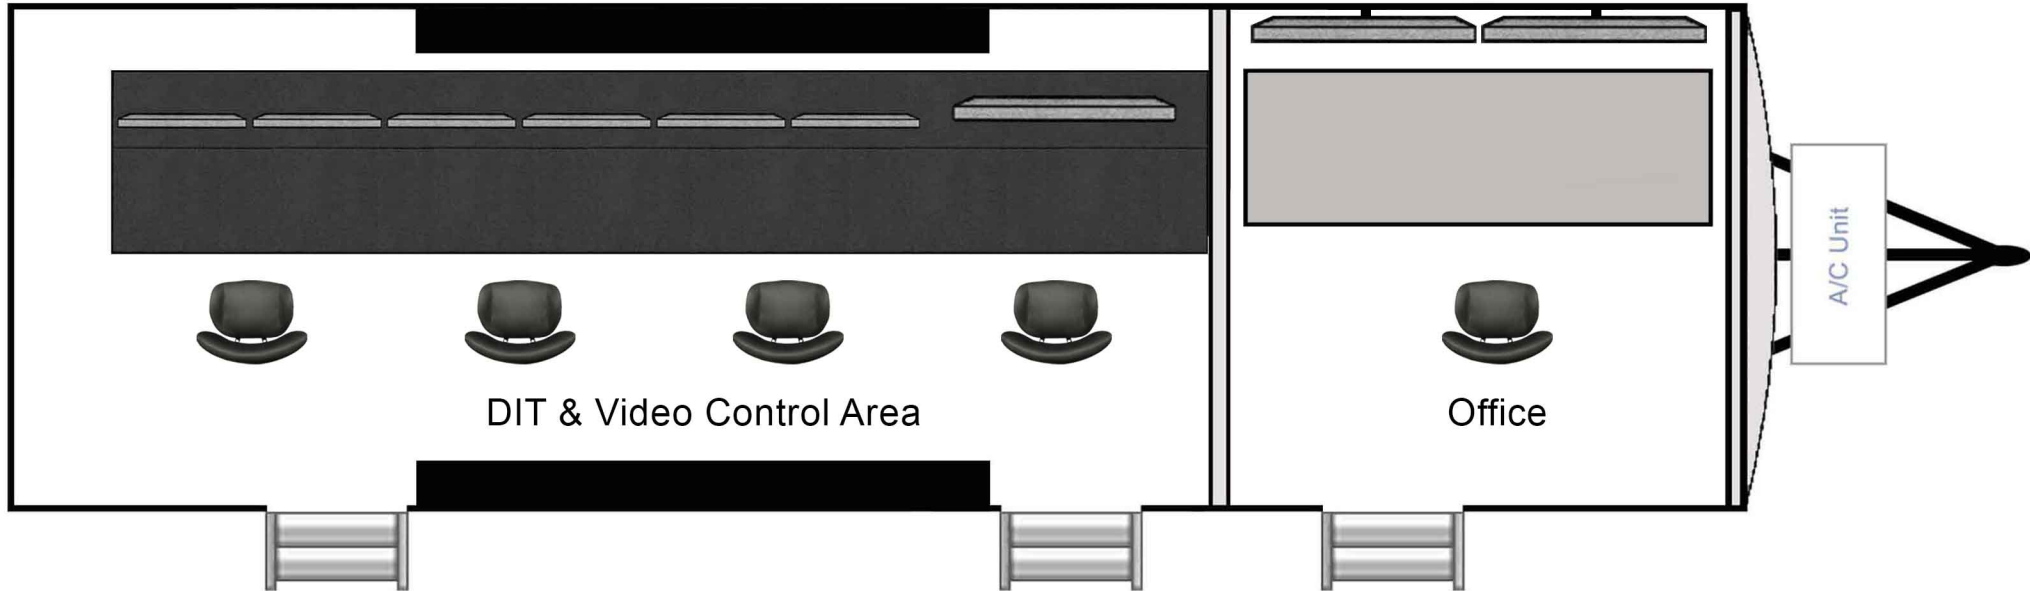

DIT & Video Control Trailer

Touring Video, Inc. 827 Hollywood Way, #424 Burbank, CA 91505

SPECIFICATIONS

Overall Dimensions:

- Length - 33' (stand alone)
- Length - 56' (with tractor attached)
- Width - 8'
- Height - 12'

Power Requirements:

- 100-Amps 3-Phase Cam-Lock

DIT / Video Control Room:

- 18 - Sony RCP-1500 Remote Control Panels
- 3 - 32 Channel Router Panels
- 3 - Waveform Vectorscopes
- 6 - 24" Sony OLED Monitors
- 1 - Sony 4K/UHD BVM-HX310 HDR Monitor
- 3 - Riedel 1012 Intercom Panels
- 1 - Riedel 1016 Desktop Intercom Panel
- 3 - Wohler Audio Monitors
- 4 - Comfortable Rolling Studio Chairs

Office:

- 2 - 32" Boland Wall Mount Monitors
- 1 - Riedel 1016 Desktop Intercom Panel
- 2 - Fostex Audio Monitors
- 1 - Comfortable Rolling Studio Chair