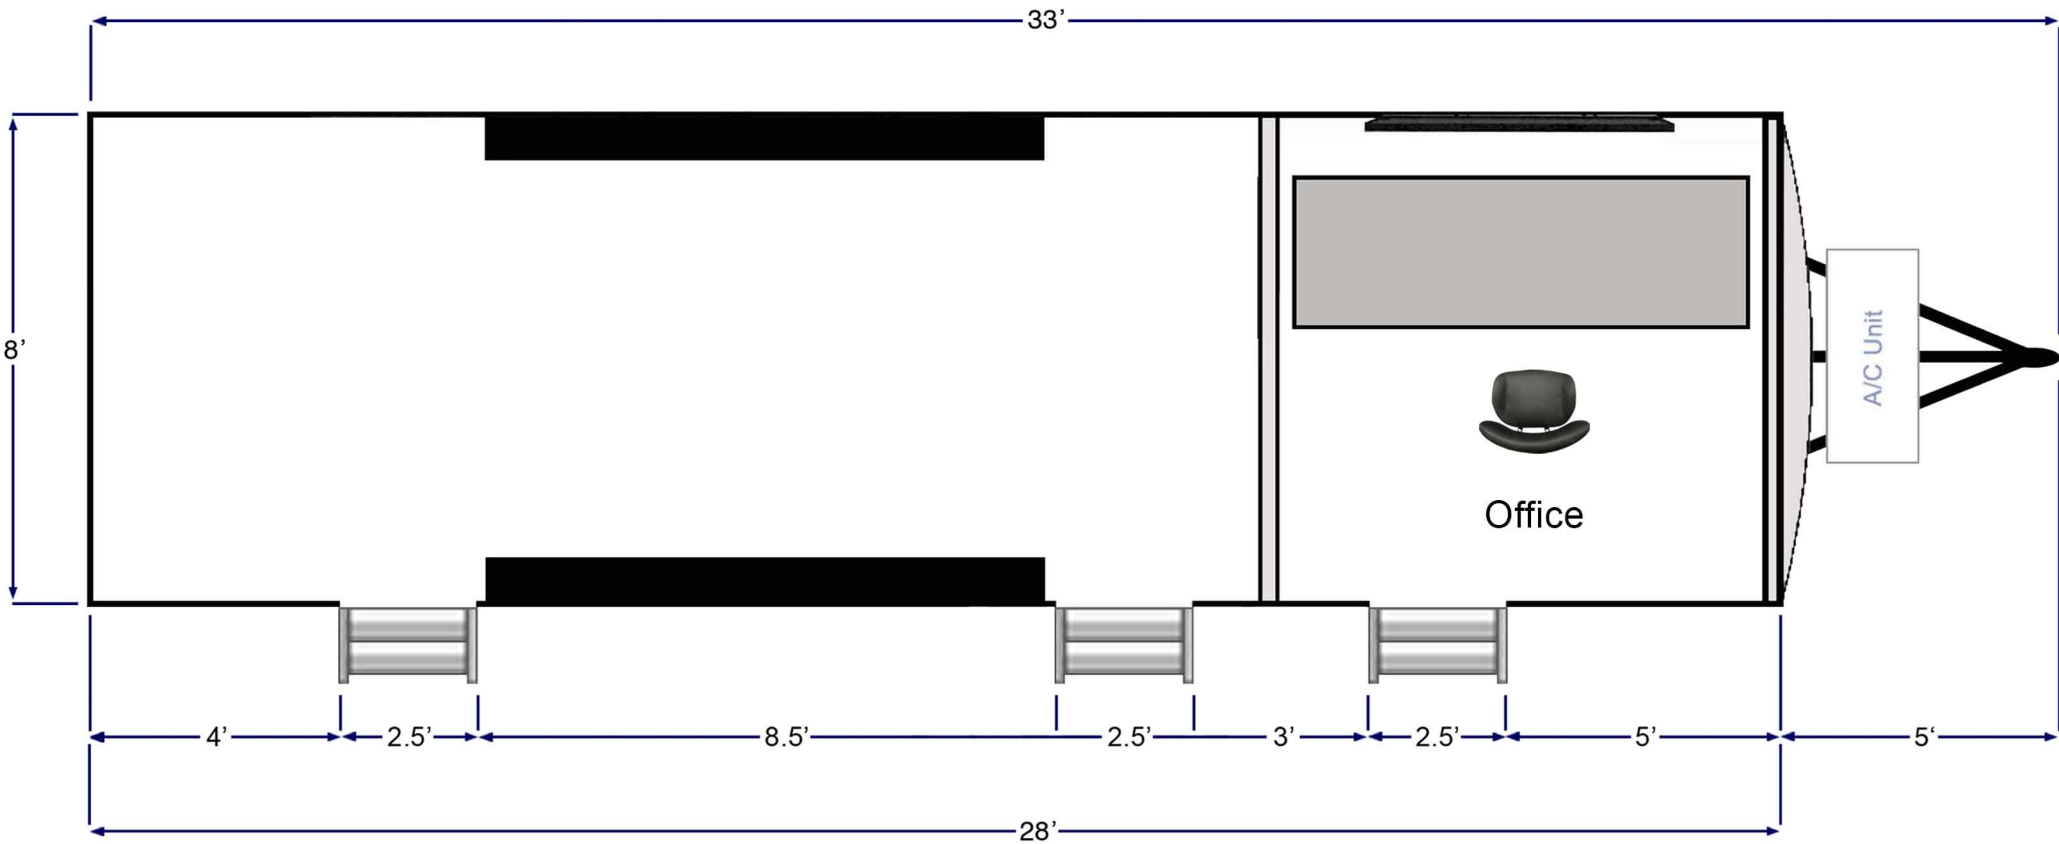

Flex-Space Trailer

Height = 12'